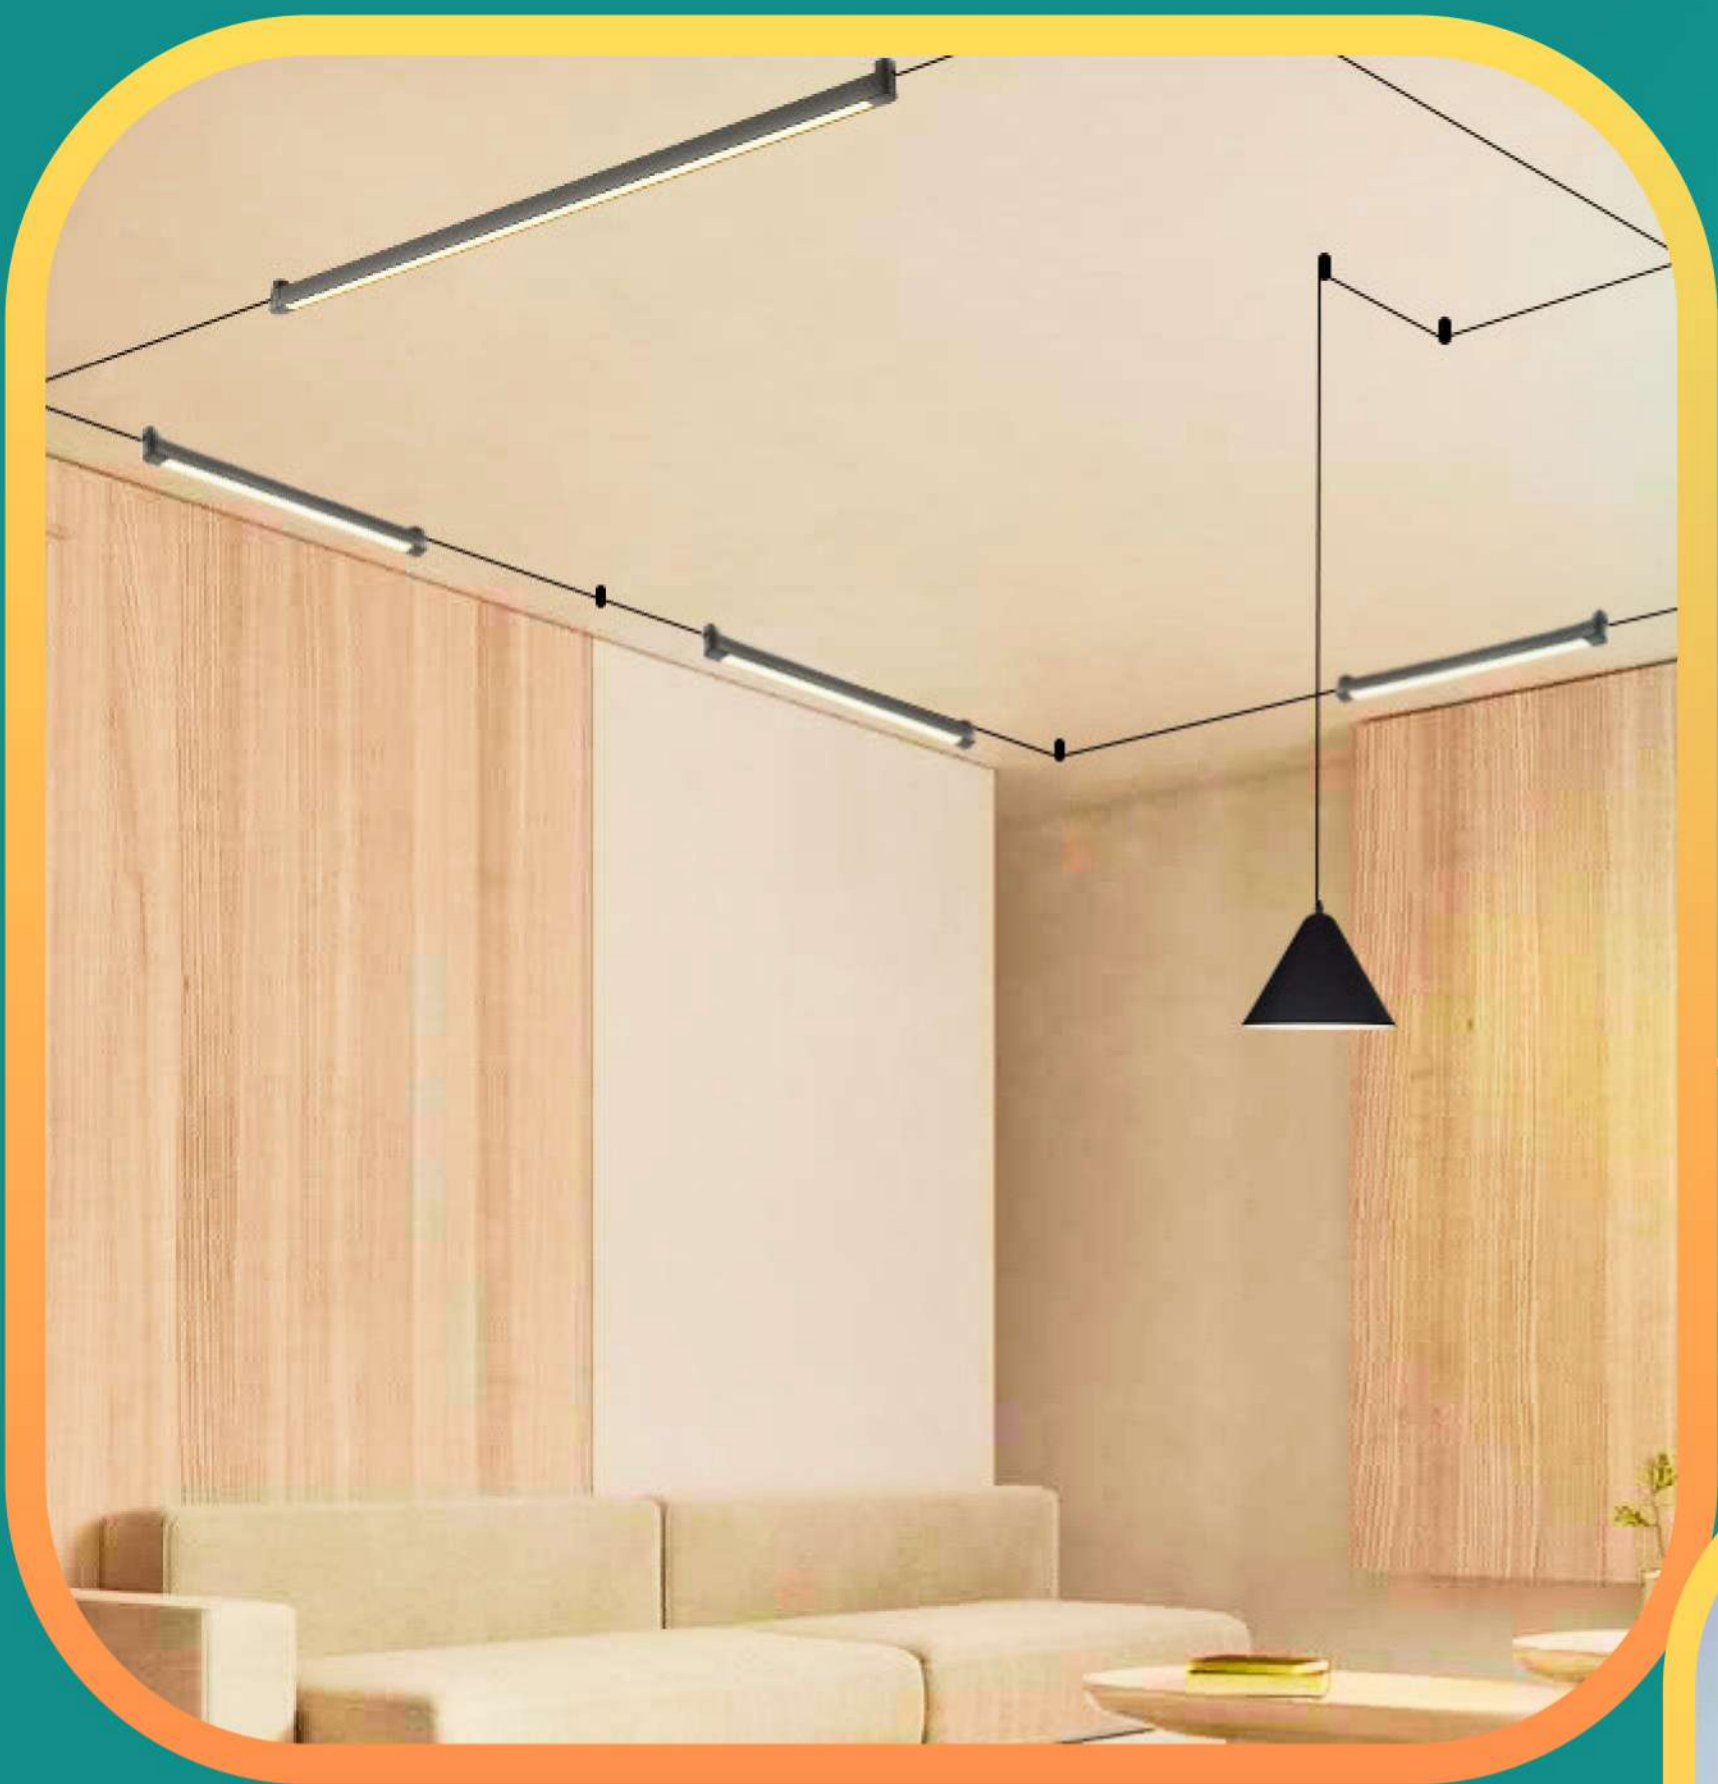

The system is built from a flat cable, which is both a conductor of electricity and a track for mounting the lights.

The IMAGINARIUM system cable is available in 7 colors. It is fixed to walls or ceilings by holders, and the main supply to the cable passes through a transformer (220V - 48V).

The type and placement of the luminaires can vary according to the individual preferences and needs, giving identity and character to any room.

Quick and easy installation

① Mount the holders

② Fix the cable to the holders

③ Place and fasten the luminaires

④ Switch on and test

*Combine different
luminaires for
customized design*

*Use colored cables
for extra
vibe*

Unleash your imagination!

LIGHTTEX