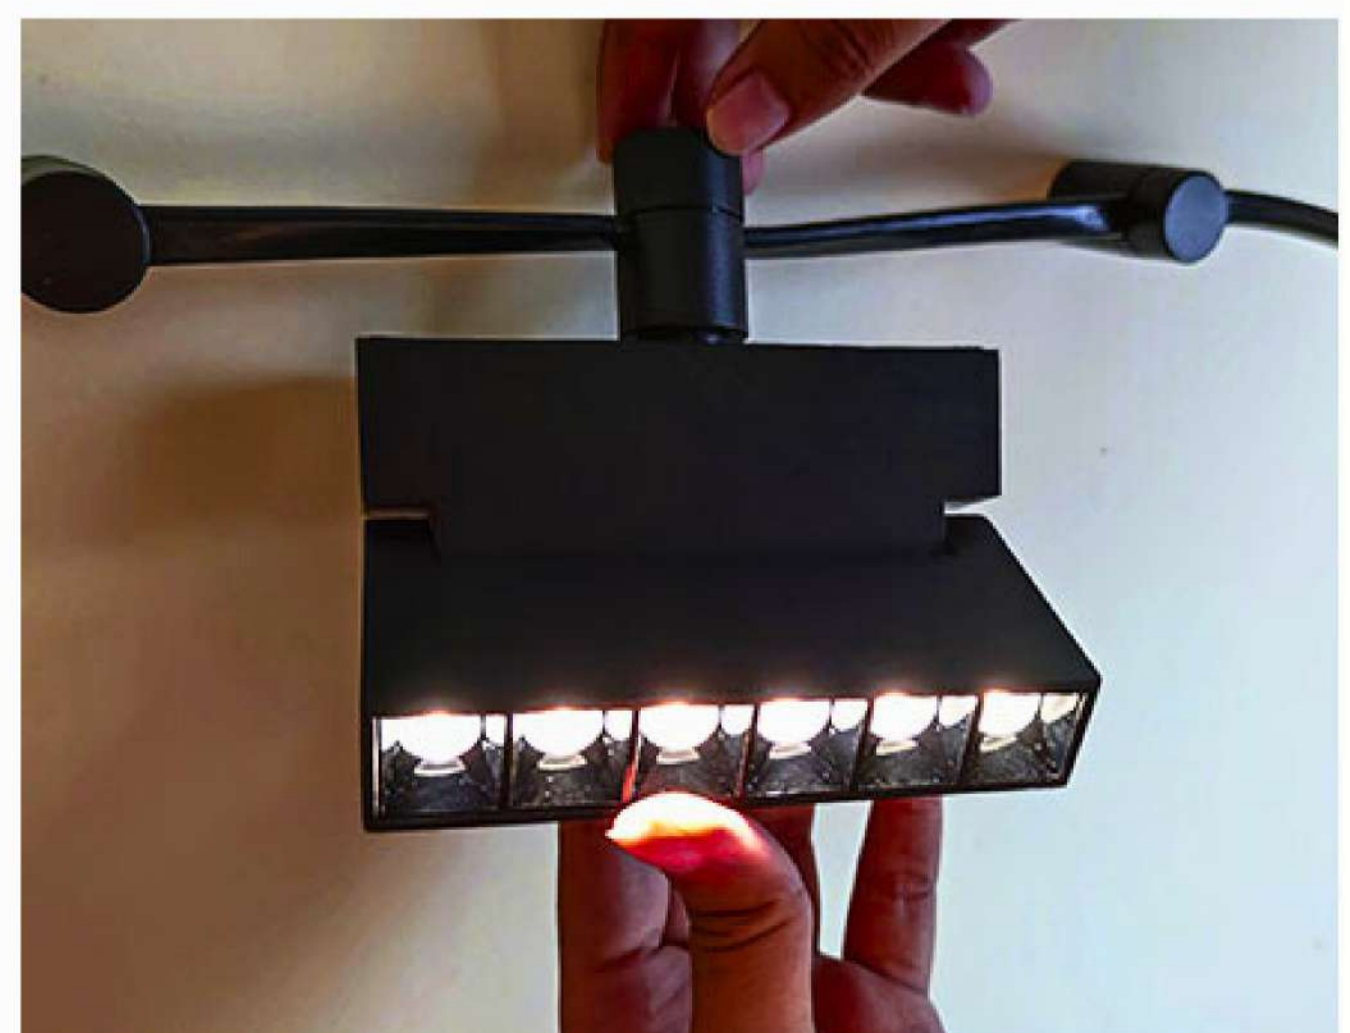

The system is built from a flat cable, which is both a conductor of electricity and a track for mounting the lights.

The IMAGINARIUM system cable is available in 7 colors. It is fixed to walls or ceilings by holders, and the main supply to the cable passes through a transformer (220V - 48V).

The type and placement of the luminaires can vary according to the individual preferences and needs, giving identity and character to any room.

Quick and easy installation

① Mount the holders

② Fix the cable to the holders

③ Place and fasten the luminaires

④ Switch on and test

*Combine different
luminaires for
customized design*

*Use colored cables
for extra
vibe*

Unleash your imagination!

LIGHTTEX