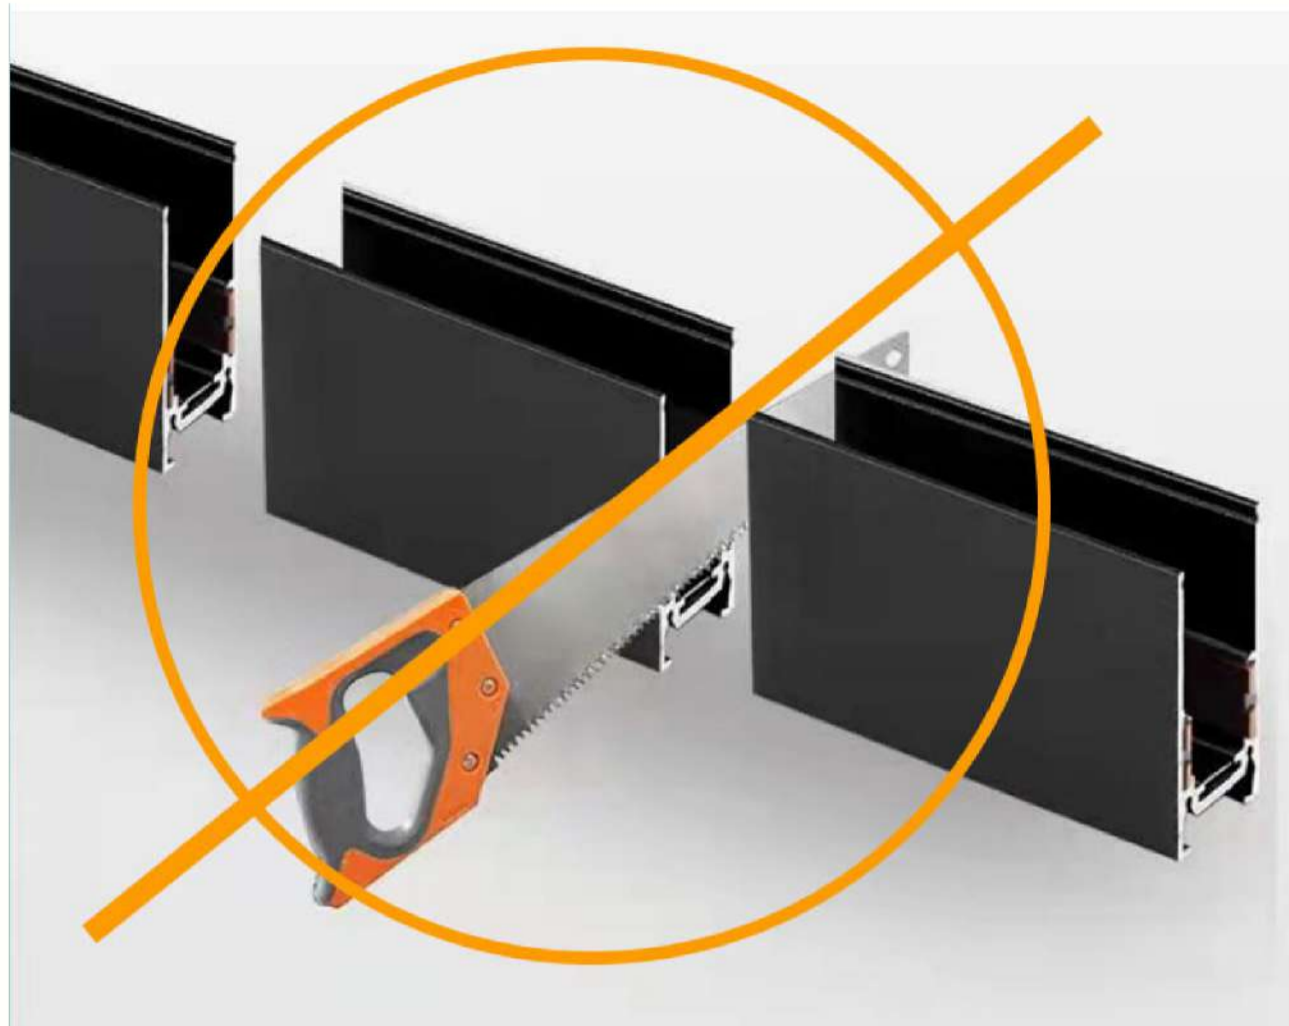

Track system
IMAGINARIUM

Just imagine...

ENDLESS
POSSIBILITIES
FOR YOUR
IMAGINATION

LIGHTEX

IMAGINARIUM

is a low-voltage flexible LED lighting system, which allows multiple options and combinations for installation.

The system is built from a flat cable, which is both a conductor of electricity and a track for mounting the lights.

The IMAGINARIUM system cable is available in 7 colors. It is fixed to walls or ceilings by holders, and the main supply to the cable passes through a transformer (220V - 48V).

The type and placement of the luminaires can vary according to the individual preferences and needs, giving identity and character to any room.

Quick and easy installation

① Mount the holders

② Fix the cable to the holders