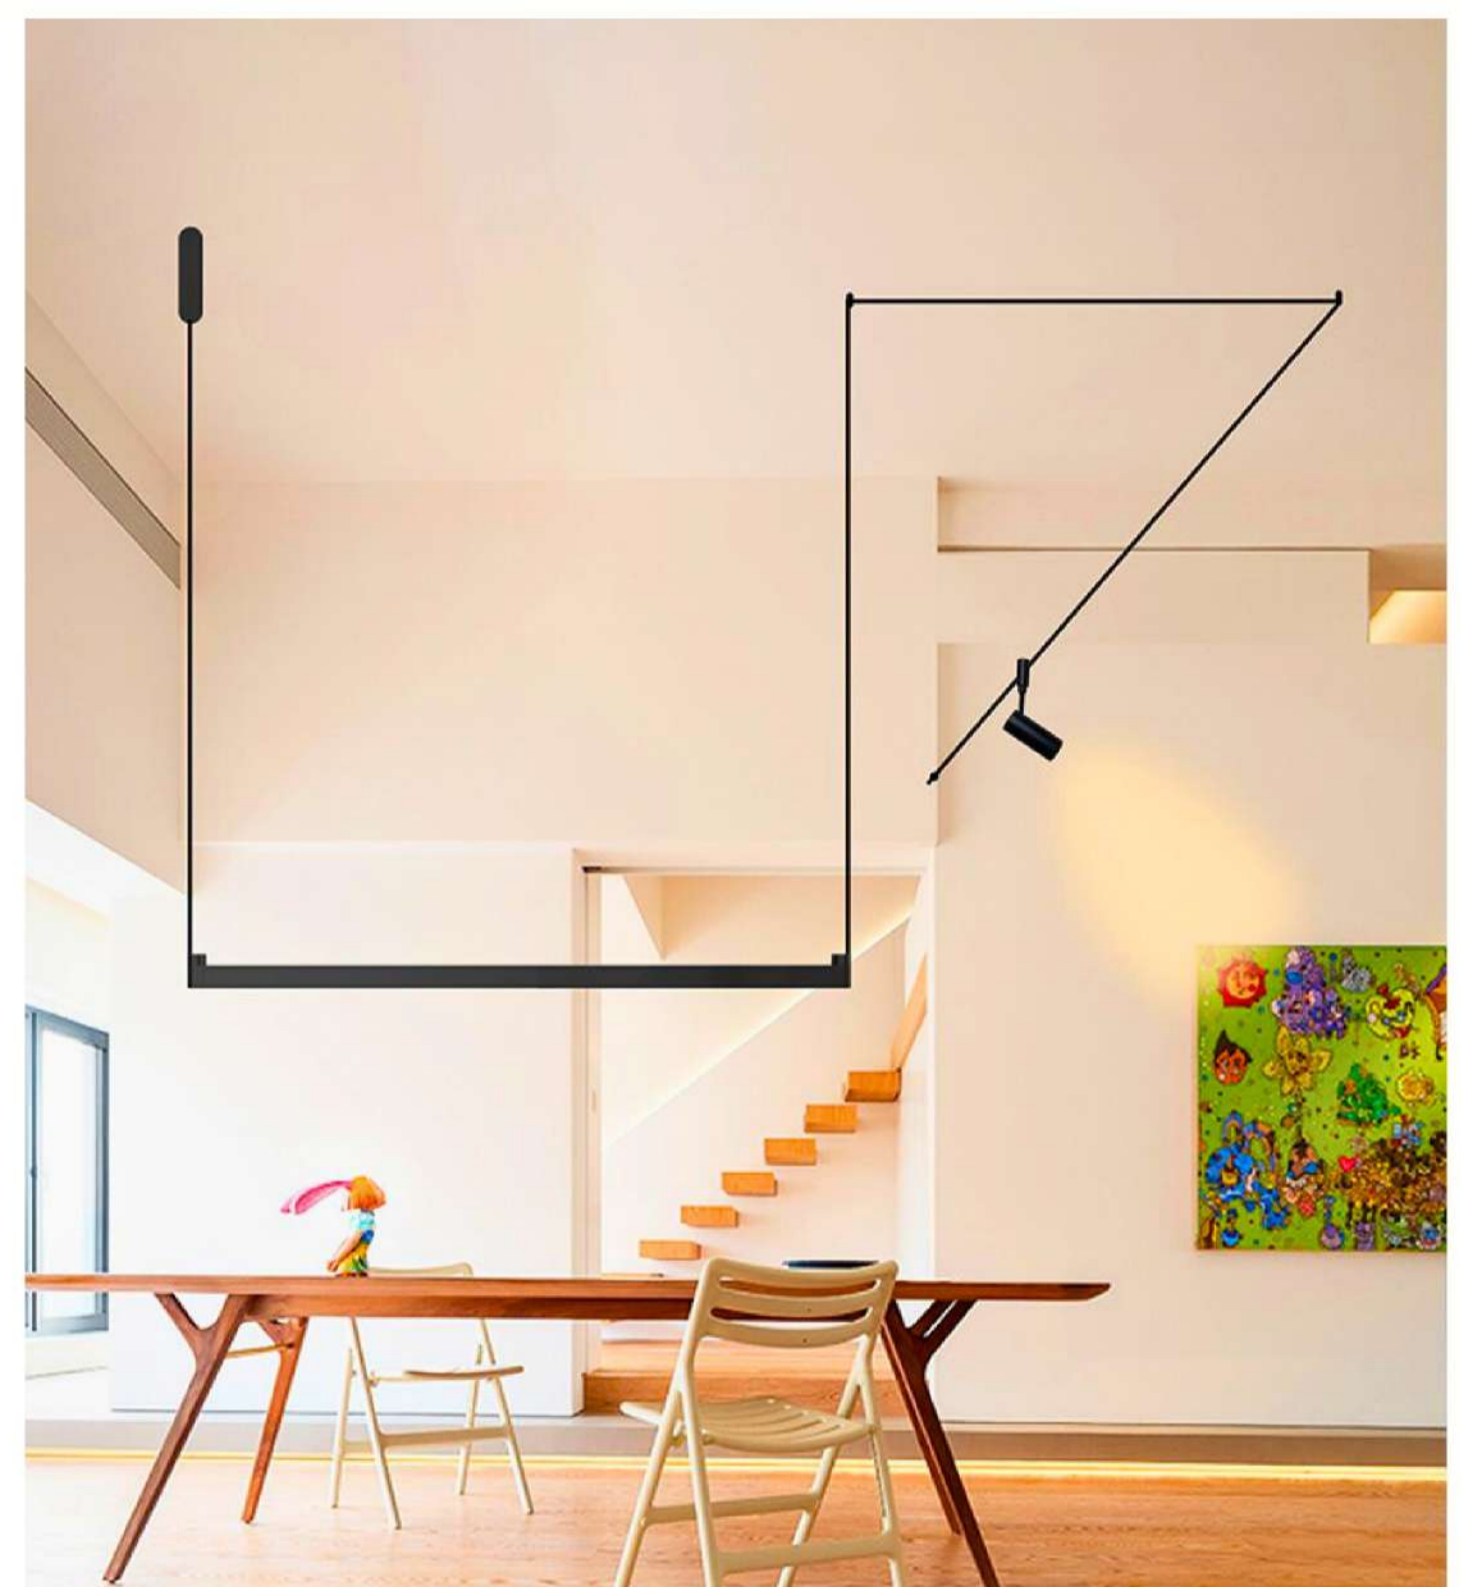

Track system
IMAGINARIUM

Just imagine...

ENDLESS
POSSIBILITIES
FOR YOUR
IMAGINATION

LIGHTEX

IMAGINARIUM

is a low-voltage flexible LED lighting system, which allows multiple options and combinations for installation.

The system is built from a flat cable, which is both a conductor of electricity and a track for mounting the lights.

The IMAGINARIUM system cable is available in 7 colors. It is fixed to walls or ceilings by holders, and the main supply to the cable passes through a transformer (220V - 48V).

The type and placement of the luminaires can vary according to the individual preferences and needs, giving identity and character to any room.

Quick and easy installation

① Mount the holders

② Fix the cable to the holders

③ Place and fasten the luminaires

④ Switch on and test

*Combine different
luminaires for
customized design*

*Use colored cables
for extra
vibe*

Unleash your imagination!

LIGHTTEX