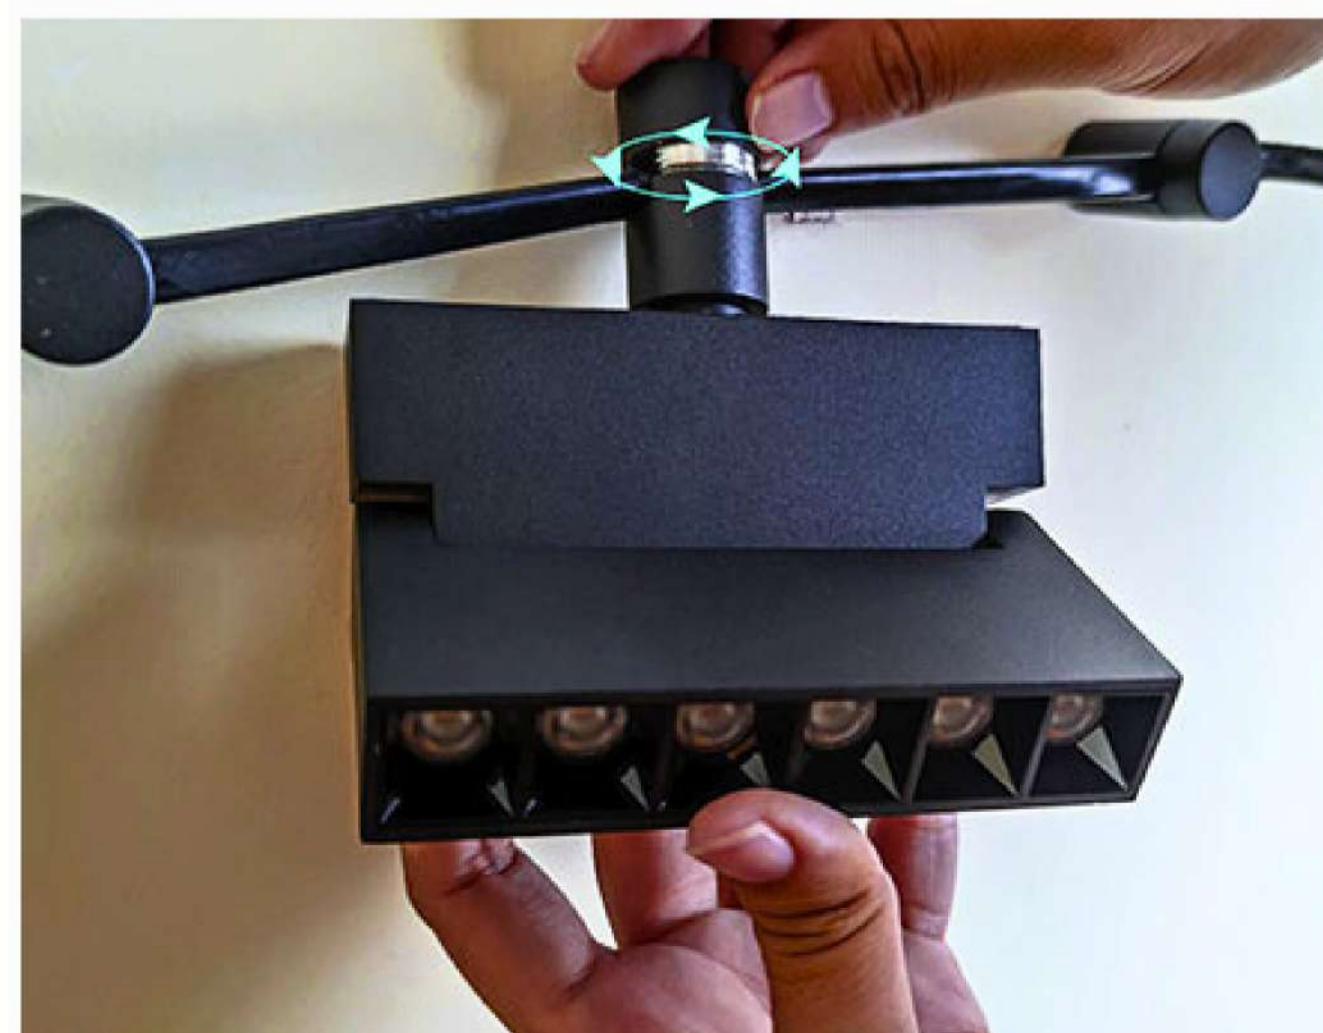

The system is built from a flat cable, which is both a conductor of electricity and a track for mounting the lights.

The IMAGINARIUM system cable is available in 7 colors. It is fixed to walls or ceilings by holders, and the main supply to the cable passes through a transformer (220V - 48V).

The type and placement of the luminaires can vary according to the individual preferences and needs, giving identity and character to any room.

Quick and easy installation

① Mount the holders

② Fix the cable to the holders

③ Place and fasten the luminaires

④ Switch on and test

*Combine different
luminaires for
customized design*

*Use colored cables
for extra
vibe*

Unleash your imagination!

LIGHTTEX