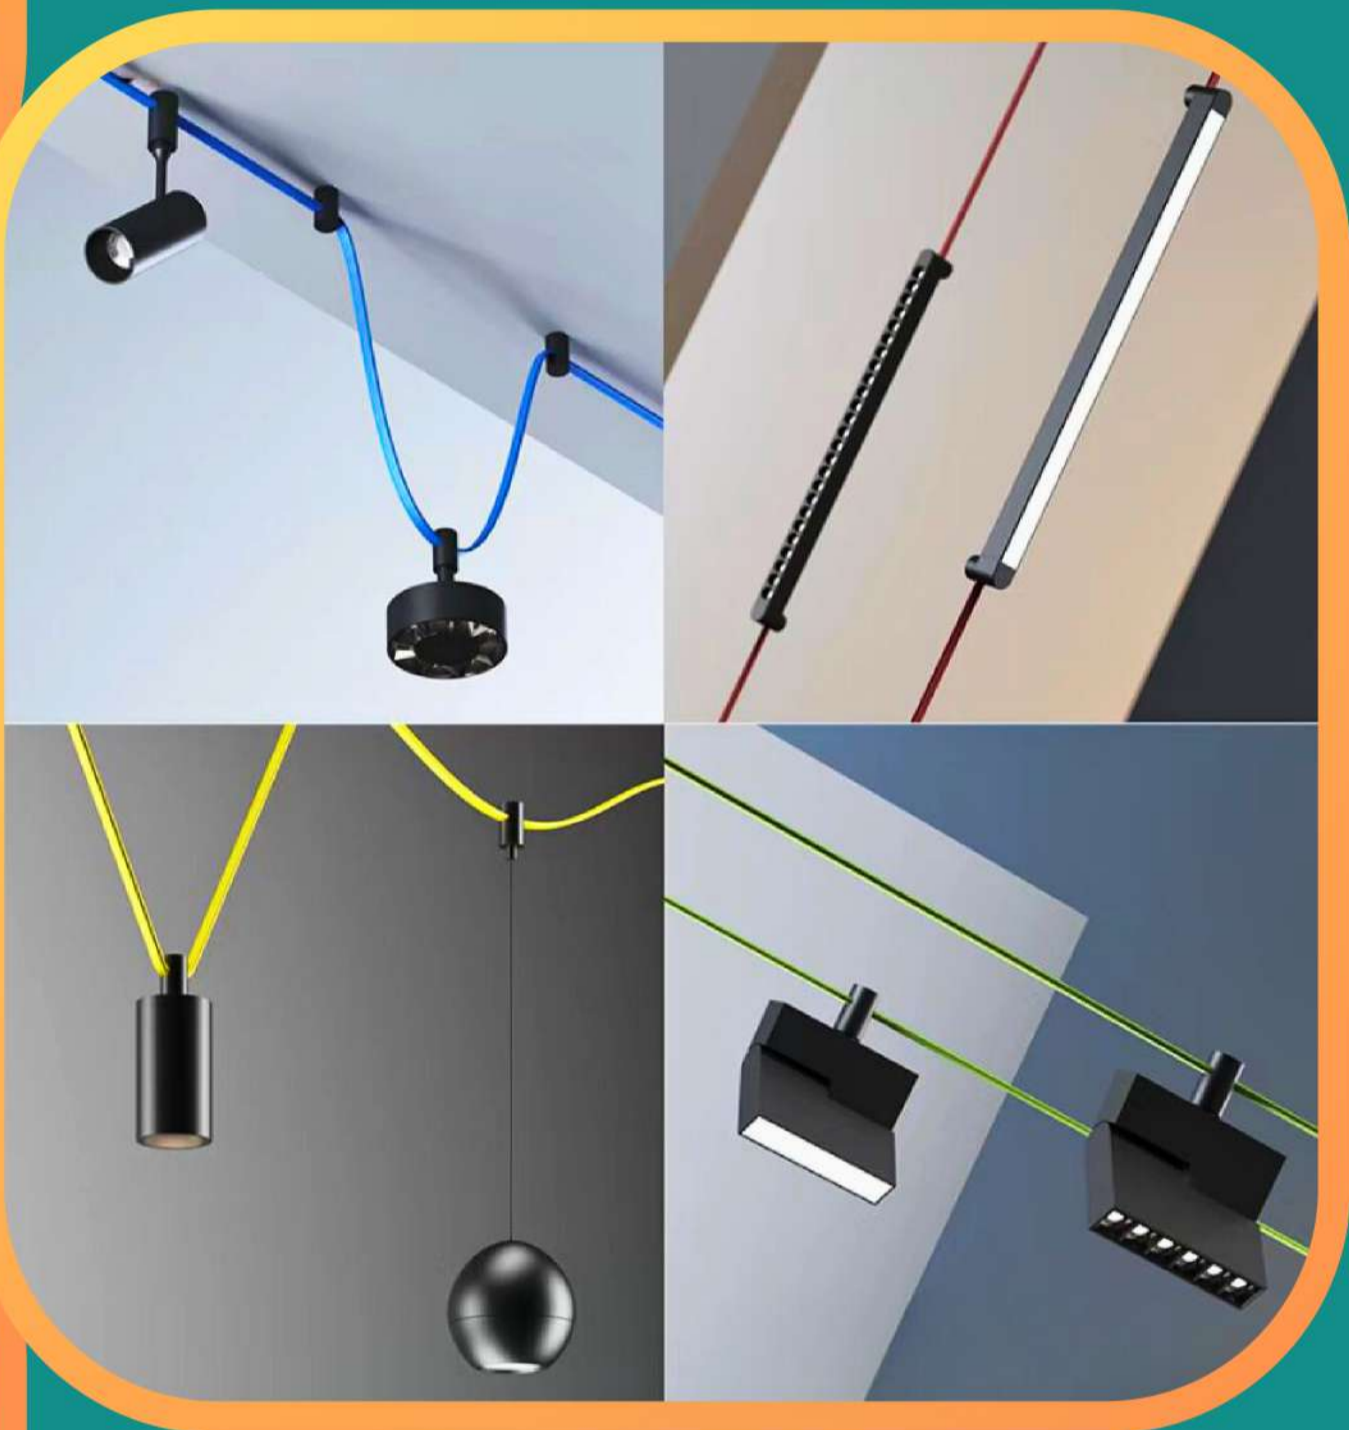

The system is built from a flat cable, which is both a conductor of electricity and a track for mounting the lights.

The IMAGINARIUM system cable is available in 7 colors. It is fixed to walls or ceilings by holders, and the main supply to the cable passes through a transformer (220V - 48V).

The type and placement of the luminaires can vary according to the individual preferences and needs, giving identity and character to any room.

Quick and easy installation

① Mount the holders

② Fix the cable to the holders

③ Place and fasten the luminaires

④ Switch on and test

*Combine different
luminaires for
customized design*

*Use colored cables
for extra
vibe*

Unleash your imagination!

LIGHTTEX